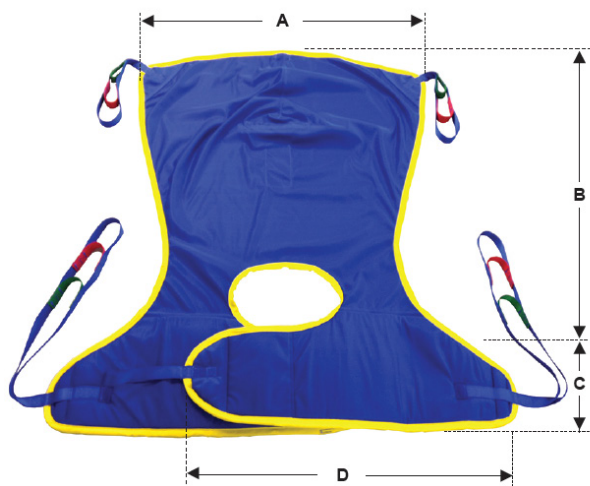

## SLCH Classic Hammock - Dimension Chart

SLCH size	A (Width)	B (Back)	C (Leg width)	D (Leg length)
P1	690	480	480	300
Extra Small	770	520	530	330
Small	860	580	580	330
Medium	960	680	680	370
Large	1116	730	750	400
Extra Large	1290	730	750	470

All dimensions are shown in mm.

Should the dimensions shown be unsuitable, please contact us to discuss the possibility of a bespoke model.