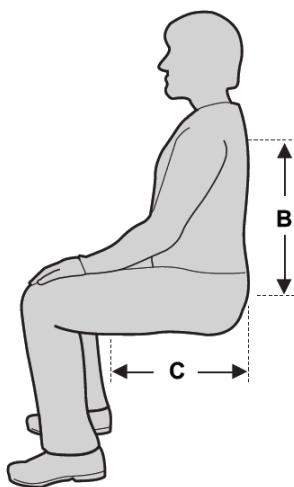

## SLCH Classic Hammock - Dimension Chart

SLCH size	A (Width)	B (Back)	C (Leg width)	D (Leg length)
P1	690	480	480	300
Extra Small	770	520	530	330
Small	860	580	580	330
Medium	960	680	680	370
Large	1116	730	750	400
Extra Large	1290	730	750	470

All dimensions are shown in mm.

Should the dimensions shown be unsuitable, please contact us to discuss the possibility of a bespoke model.