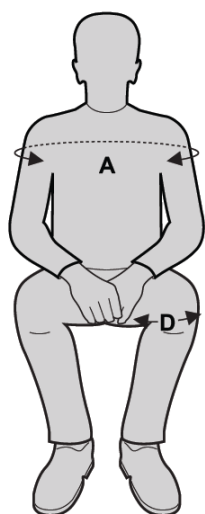

## SLCH Classic Hammock - Dimension Chart

SLCH size	A (Width)	B (Back)	C (Leg width)	D (Leg length)
P1	690	480	480	300
Extra Small	770	520	530	330
Small	860	580	580	330
Medium	960	680	680	370
Large	1116	730	750	400
Extra Large	1290	730	750	470

All dimensions are shown in mm.

Should the dimensions shown be unsuitable, please contact us to discuss the possibility of a bespoke model.