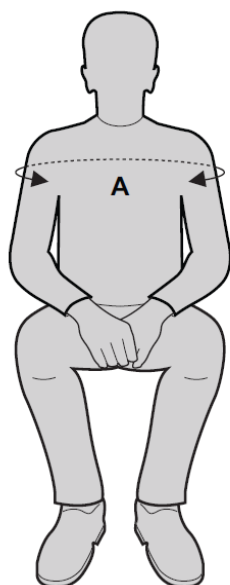

SLDH Deluxe Hammock - Dimension Chart

SLDH size	A (Width)	B (Back)	C (Leg length)
P1	690	480	480
Extra Small	770	520	530
Small	860	580	580
Medium	960	680	680
Large	1160	730	750
Extra Large	1290	730	750

All dimensions are shown in mm.

Should the dimensions shown be unsuitable, please contact us to discuss the possibility of a bespoke model.