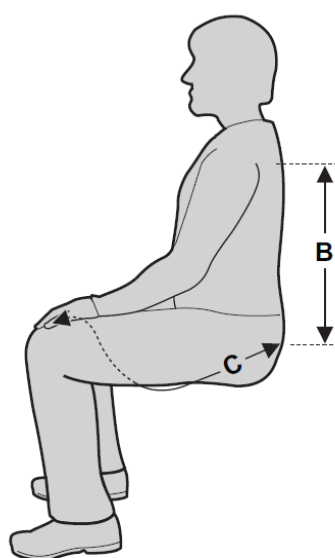

SLDH Deluxe Hammock - Dimension Chart

SLDH size	A (Width)	B (Back)	C (Leg length)
P1	690	480	480
Extra Small	770	520	530
Small	860	580	580
Medium	960	680	680
Large	1160	730	750
Extra Large	1290	730	750

All dimensions are shown in mm.

Should the dimensions shown be unsuitable, please contact us to discuss the possibility of a bespoke model.