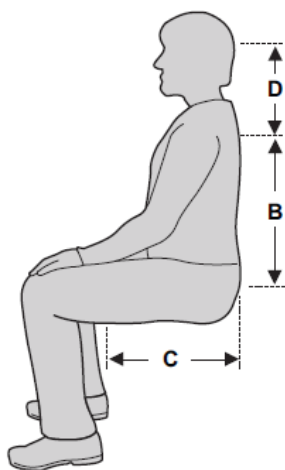

SLICH & SLICS In Chair Hammock - Dimension Chart

SLICH/SLICS size	A (Width)	B (Back)	C (Leg length)	D (Head)
P3	590	410	340	150
P2	640	440	380	150
P1	690	470	380	160
Extra Small	770	490	400	160
Small	860	560	400	170
Medium	960	620	440	180
Large	1160	670	480	190
Extra Large	1290	700	480	200

All dimensions are shown in mm.

Should the dimensions shown be unsuitable, please contact us to discuss the possibility of a bespoke model.