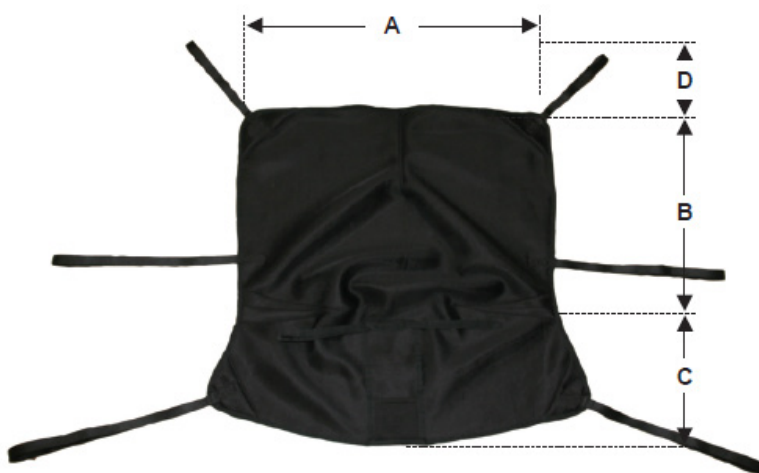

## SLICH & SLICS In Chair Hammock - Dimension Chart

SLICH/SLICS size	A (Width)	B (Back)	C (Leg length)	D (Head)
P3	590	410	340	150
P2	640	440	380	150
P1	690	470	380	160
Extra Small	770	490	400	160
Small	860	560	400	170
Medium	960	620	440	180
Large	1160	670	480	190
Extra Large	1290	700	480	200

All dimensions are shown in mm.

Should the dimensions shown be unsuitable, please contact us to discuss the possibility of a bespoke model.