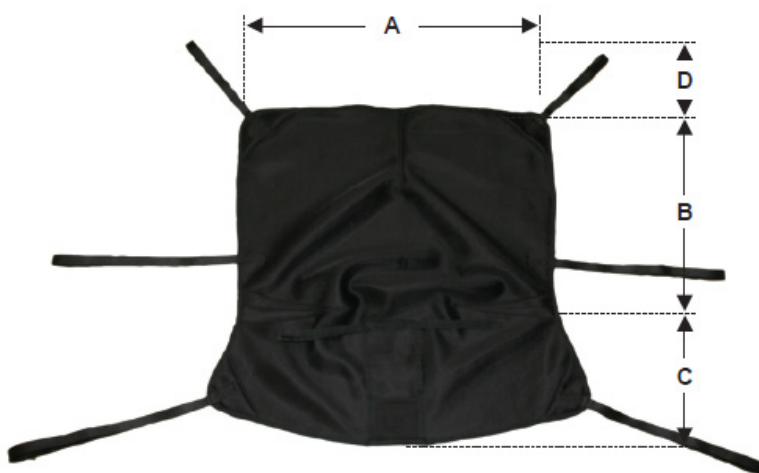

SLICH & SLICS In Chair Hammock - Dimension Chart

SLICH/SLICS size	A (Width)	B (Back)	C (Leg length)	D (Head)
P3	590	410	340	150
P2	640	440	380	150
P1	690	470	380	160
Extra Small	770	490	400	160
Small	860	560	400	170
Medium	960	620	440	180
Large	1160	670	480	190
Extra Large	1290	700	480	200

All dimensions are shown in mm.

Should the dimensions shown be unsuitable, please contact us to discuss the possibility of a bespoke model.