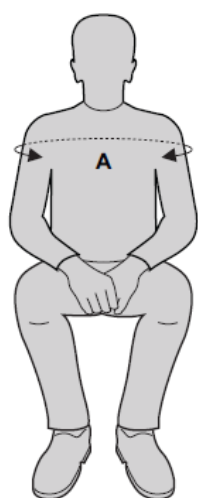

SLICH & SLICS In Chair Hammock - Dimension Chart

SLICH/SLICS size	A (Width)	B (Back)	C (Leg length)	D (Head)
P3	590	410	340	150
P2	640	440	380	150
P1	690	470	380	160
Extra Small	770	490	400	160
Small	860	560	400	170
Medium	960	620	440	180
Large	1160	670	480	190
Extra Large	1290	700	480	200

All dimensions are shown in mm.

Should the dimensions shown be unsuitable, please contact us to discuss the possibility of a bespoke model.