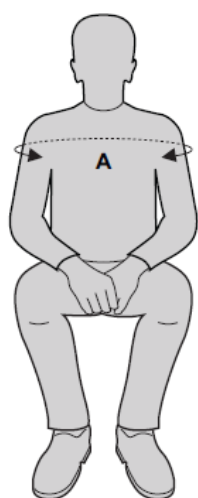

## SLICH & SLICS In Chair Hammock - Dimension Chart

SLICH/SLICS size	A (Width)	B (Back)	C (Leg length)	D (Head)
P3	590	410	340	150
P2	640	440	380	150
P1	690	470	380	160
Extra Small	770	490	400	160
Small	860	560	400	170
Medium	960	620	440	180
Large	1160	670	480	190
Extra Large	1290	700	480	200

All dimensions are shown in mm.

Should the dimensions shown be unsuitable, please contact us to discuss the possibility of a bespoke model.