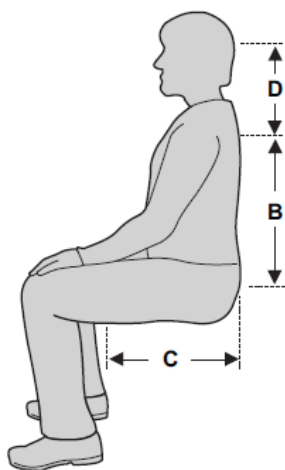

## SLICH & SLICS In Chair Hammock - Dimension Chart

SLICH/SLICS size	A (Width)	B (Back)	C (Leg length)	D (Head)
P3	590	410	340	150
P2	640	440	380	150
P1	690	470	380	160
Extra Small	770	490	400	160
Small	860	560	400	170
Medium	960	620	440	180
Large	1160	670	480	190
Extra Large	1290	700	480	200

All dimensions are shown in mm.

Should the dimensions shown be unsuitable, please contact us to discuss the possibility of a bespoke model.