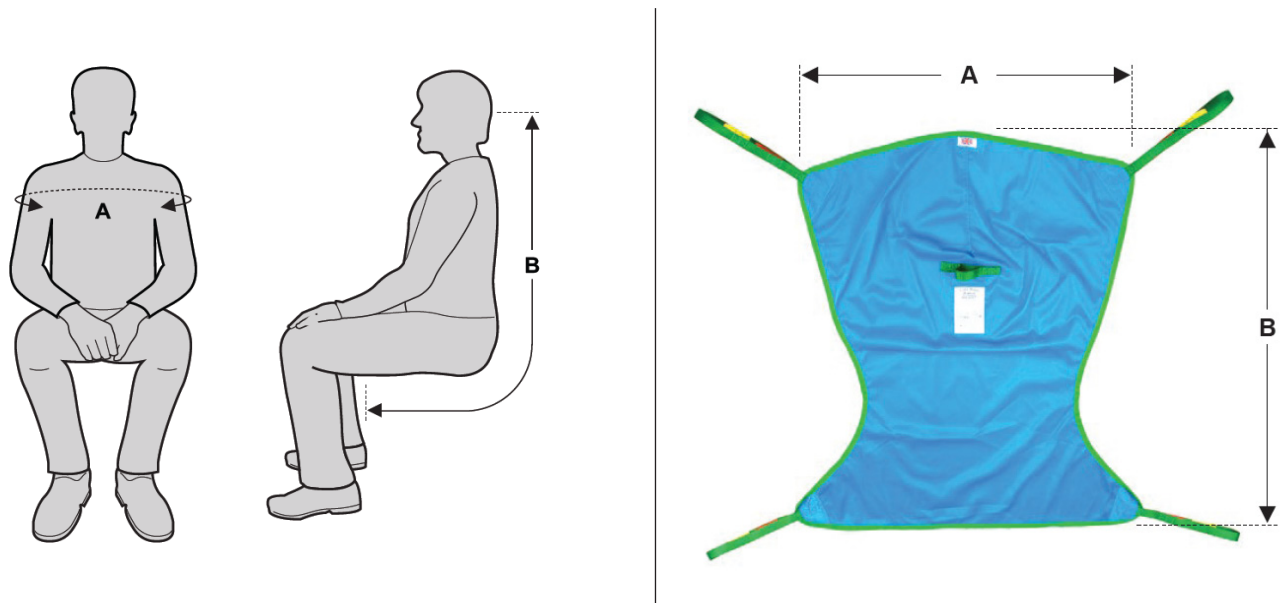

SLSH Standard Hammock - Dimension Chart

SLSH size	A (Width)	B (Length)
Extra Small	810	1040
Small	860	1090
Medium	960	1140
Large	1060	1220
Extra Large	1160	1290

All dimensions are shown in mm.

Should the dimensions shown be unsuitable, please contact us to discuss the possibility of a bespoke model.