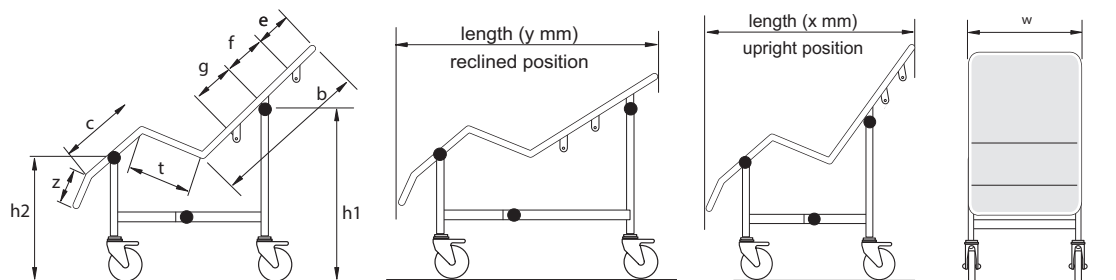

# SHOWER CRADLES

## Washington Shower Cradle

Maximum Load 130kg (20 stones) (286lb)

- Safe, comfortable bathing for those with degenerative or severe physical conditions
- Small, medium and large size options
- Removable and washable cover to maintain hygiene levels
- Adjustable to three positions to suit individual requirements
- Adjustable fabric to create a hammock effect for added safety

## Shower cradles custom made features

code	product	Price
WASHCRADSPEC	Frame change raised in height	£95
	Length or width change	£225
	Side bars per/pair	£95
	Envelope fabric	£150
	Padding for envelope	£95
	Additional lugs per pair	£95
	Aperture in fabric	£40
	Velcro type chest strap (same as toileting sling)	£125
	Waist strap sewn to fabric	£55
	Fabric length change	£95
	Head cushion	£160

## Technical Information

	Small	Medium	Large
h1	615	615	615
h2	420	470	470
w	500	500	575
b	620	750	900
t	280	350	400
c	400	480	570
e	140	150	180
f	120	150	170
g	120	150	170
x	970	1270	1590
y	1120	1380	1690
z	150	150	150