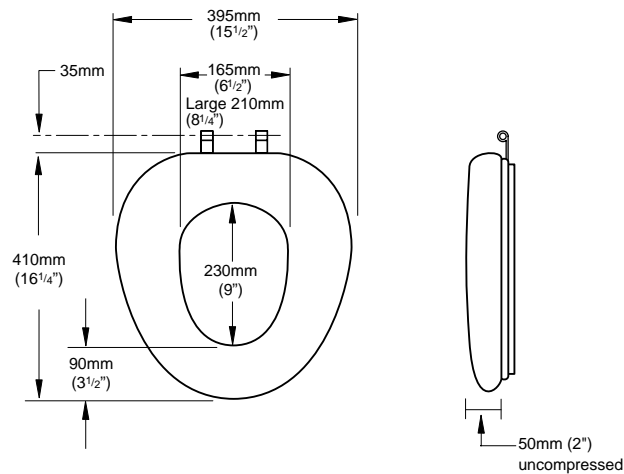

Technical information

Raised padded toilet seat with horseshoe

- To fit standard toilet pans. Includes metal fixings - Colour: white
- Soft, comfortable range for those who require a side transfer facility
- Strong, durable materials reduce the risk of skin damage whilst toileting

code	product	Price
CHCS085LWHIT	Padded Toilet Seat, Extra Soft - Horseshoe 8 1/4" (210 mm) Aperture Width	£99
CHCS088A	Stainless Steel Loo Seat Fixing Kit	£23
CHCS099	Padded Toilet Seat, Extra Soft - Full Ring to suit Geberit	£162