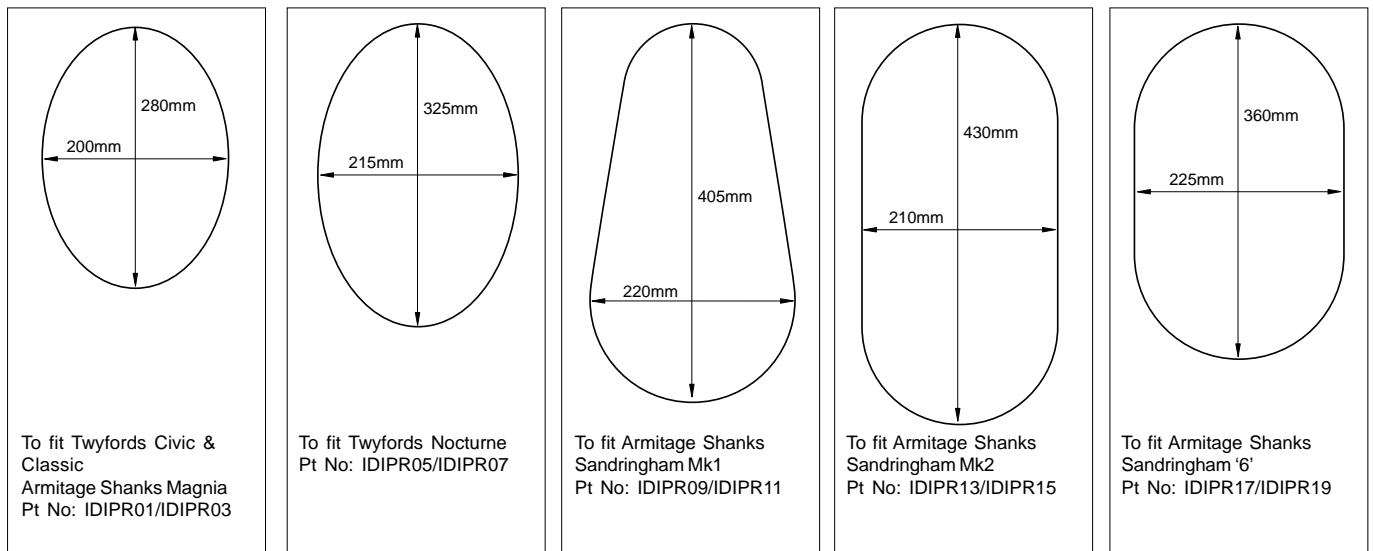

Technical information

SYMBOLS:

Bulk/oversized item

Made to order (see P200)

Tel: 0800 917 0399
www.chilterninvadex.co.uk

Fax: +44 (0) 1869 365588
sales@chilterninvadex.co.uk