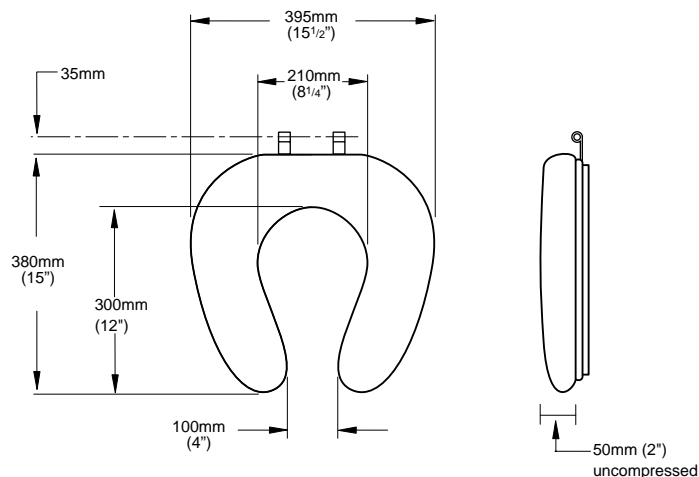

Technical information

SYMBOLS:

Bulk/oversized item

Made to order (see P200)

Tel: 0800 917 0399

www.chilterninvadex.co.uk

Fax: +44 (0) 1869 365588

sales@chilterninvadex.co.uk