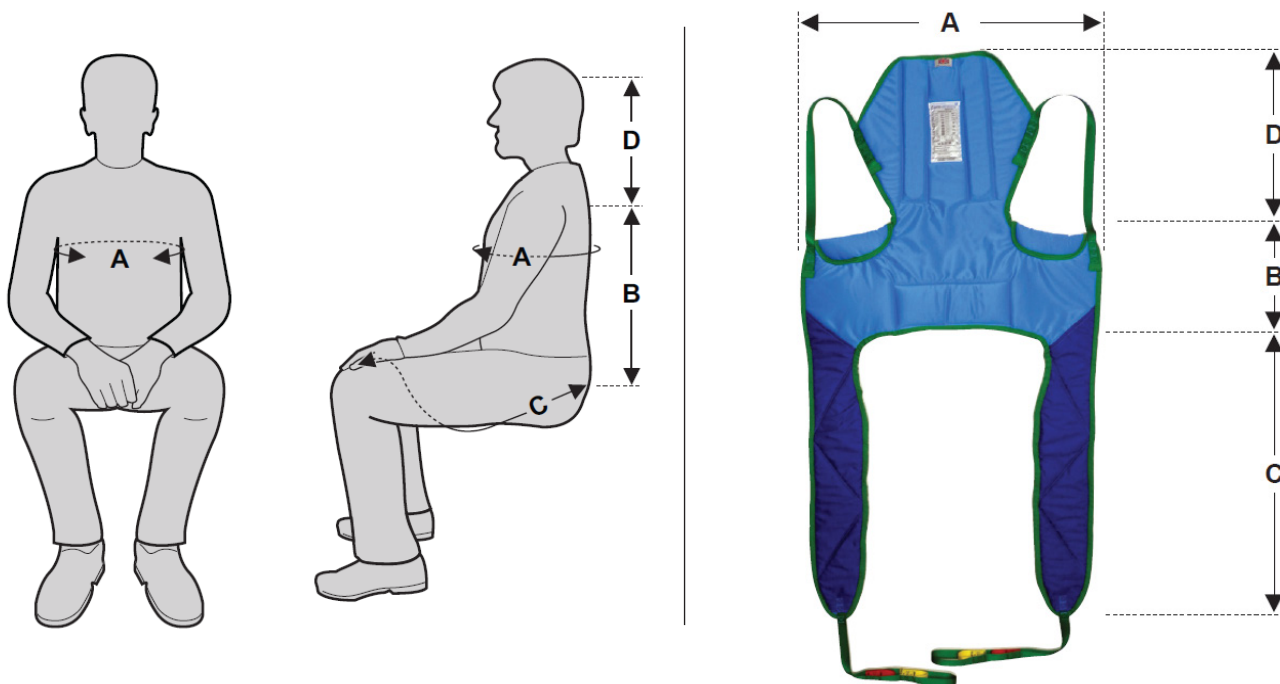

SLDT Deluxe Toileting - Dimension Chart

SLDT size	A (Width)	B (Back)	C (Leg length)	D (Head)
P2	480	220	550	300
P1	530	250	580	320
Extra Small	700	310	670	350
Small	820	370	820	370
Medium	910	390	840	370
Large	1010	390	870	400
Extra Large	1110	410	890	400

All dimensions are shown in mm.

Should the dimensions shown be unsuitable, please contact us to discuss the possibility of a bespoke model.