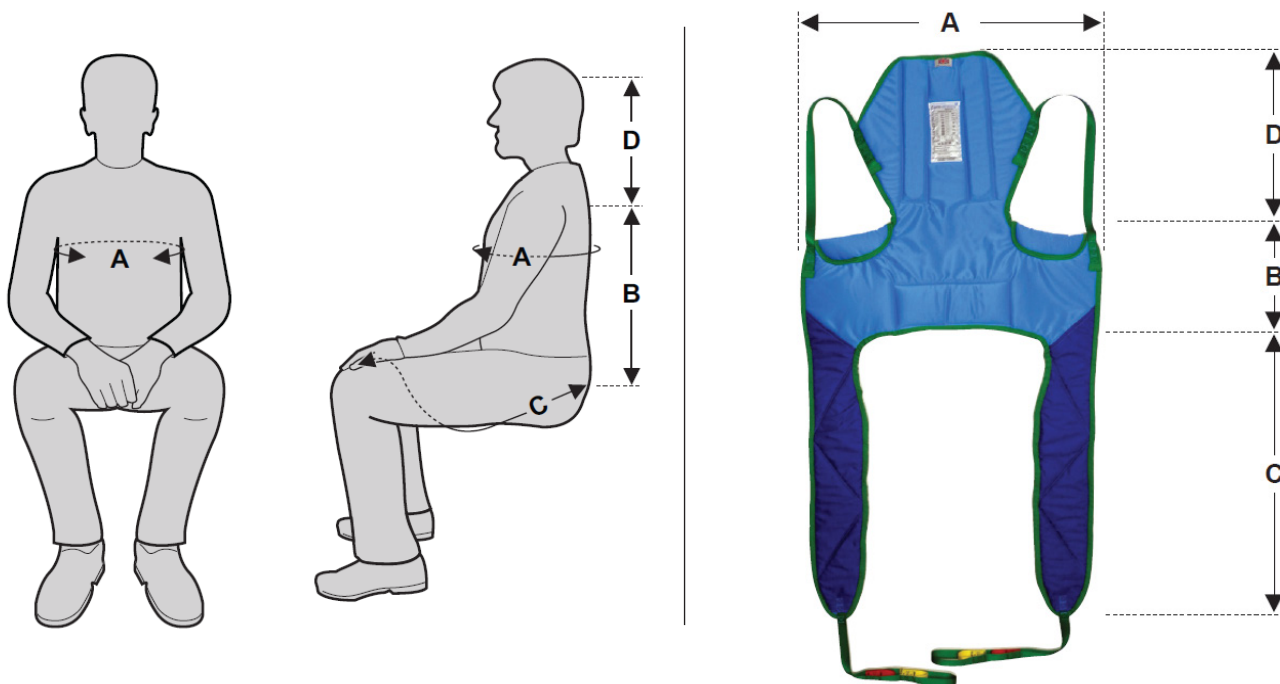

## SLDT Deluxe Toileting - Dimension Chart

SLDT size	A (Width)	B (Back)	C (Leg length)	D (Head)
P2	480	220	550	300
P1	530	250	580	320
Extra Small	700	310	670	350
Small	820	370	820	370
Medium	910	390	840	370
Large	1010	390	870	400
Extra Large	1110	410	890	400

All dimensions are shown in mm.

Should the dimensions shown be unsuitable, please contact us to discuss the possibility of a bespoke model.