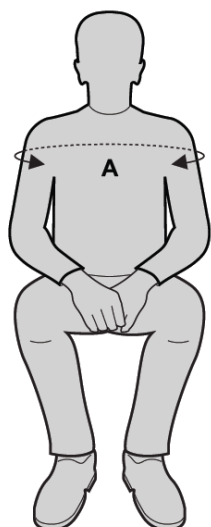

SLFST Full Support Toileting - Dimension Chart

SLFST size	A (Width)	B (Back)	C (Leg length)
P2	590	360	450
P1	650	400	480
Extra Small	710	430	510
Small	800	450	610
Medium	900	500	670
Large	1000	530	770
Extra Large	1110	560	840

All dimensions are shown in mm.

Should the dimensions shown be unsuitable, please contact us to discuss the possibility of a bespoke model.