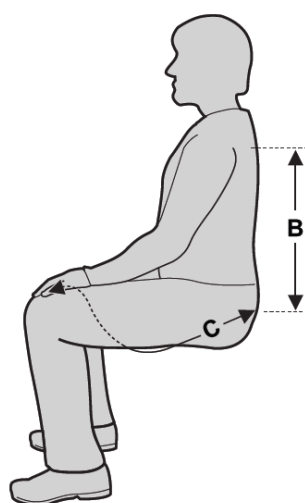

SLFST Full Support Toileting - Dimension Chart

SLFST size	A (Width)	B (Back)	C (Leg length)
P2	590	360	450
P1	650	400	480
Extra Small	710	430	510
Small	800	450	610
Medium	900	500	670
Large	1000	530	770
Extra Large	1110	560	840

All dimensions are shown in mm.

Should the dimensions shown be unsuitable, please contact us to discuss the possibility of a bespoke model.