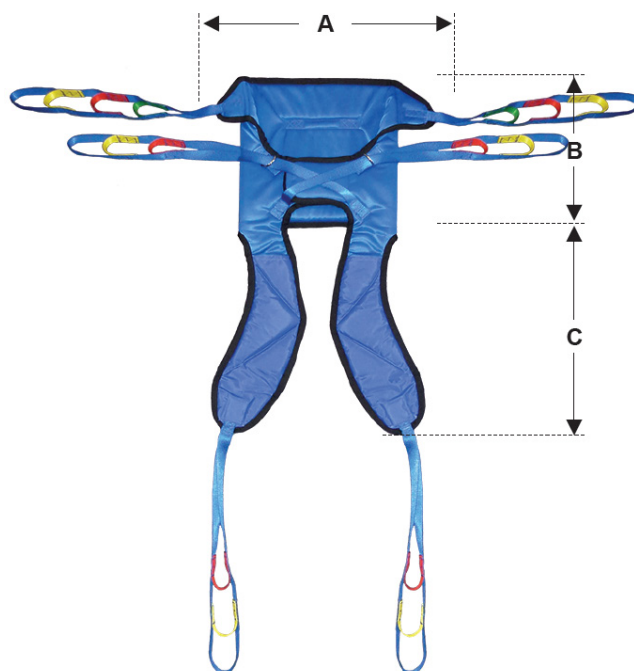

SLFST Full Support Toileting - Dimension Chart

SLFST size	A (Width)	B (Back)	C (Leg length)
P2	590	360	450
P1	650	400	480
Extra Small	710	430	510
Small	800	450	610
Medium	900	500	670
Large	1000	530	770
Extra Large	1110	560	840

All dimensions are shown in mm.

Should the dimensions shown be unsuitable, please contact us to discuss the possibility of a bespoke model.