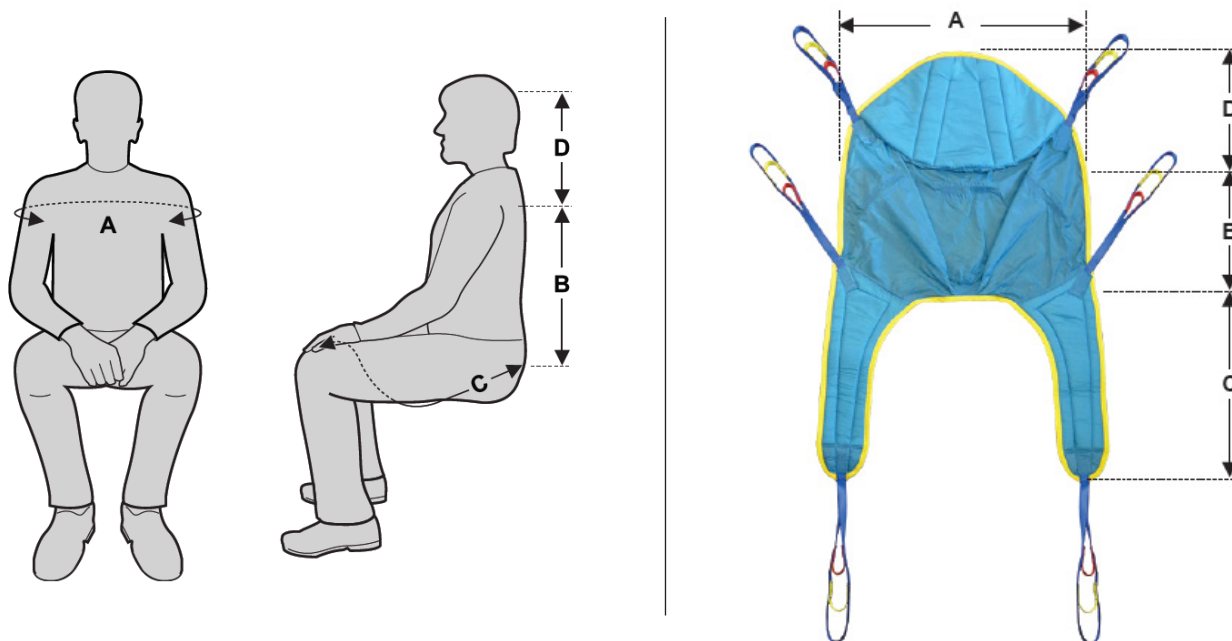

SLUD Universal Deluxe - Dimension Chart

SLUD size	A (Width)	B (Back)	C (Leg length)	D (Head)
P3	550	300	350	250
P2	580	330	380	270
P1	660	390	460	290
Extra Small	730	470	490	310
Small	860	530	550	310
Medium	960	600	610	410
Large	1060	670	640	410
Extra Large	1110	710	670	410

All dimensions are shown in mm.

Should the dimensions shown be unsuitable, please contact us to discuss the possibility of a bespoke model.