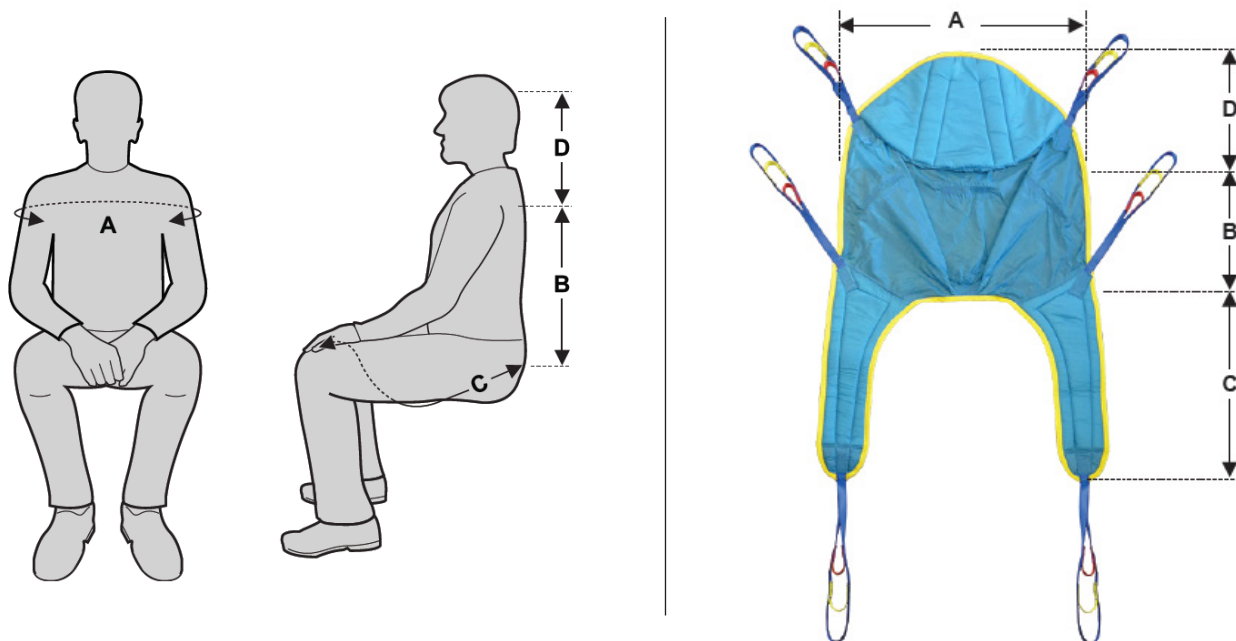

SLUD Universal Deluxe - Dimension Chart

SLUD size	A (Width)	B (Back)	C (Leg length)	D (Head)
P3	550	300	350	250
P2	580	330	380	270
P1	660	390	460	290
Extra Small	730	470	490	310
Small	860	530	550	310
Medium	960	600	610	410
Large	1060	670	640	410
Extra Large	1110	710	670	410

All dimensions are shown in mm.

Should the dimensions shown be unsuitable, please contact us to discuss the possibility of a bespoke model.