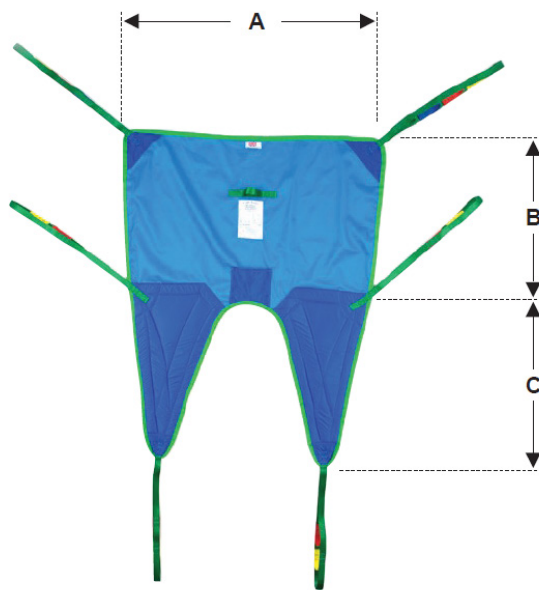

SLU Universal Sling - Dimension Chart

SLU size	A (Width)	B (Back)	C (Leg length)
P3	550	390	280
P2	590	410	310
P1	690	470	410
Extra Small	770	490	450
Small	860	560	530
Medium	1040	640	610
Large	1160	670	640
Extra Large	1290	700	690

All dimensions are shown in mm.

Should the dimensions shown be unsuitable, please contact us to discuss the possibility of a bespoke model.