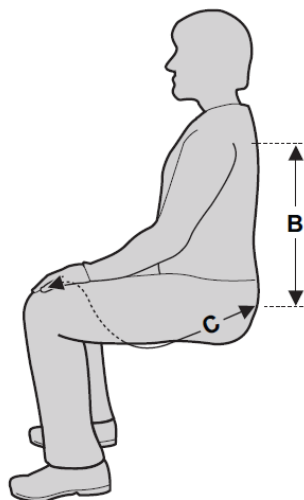

SLU Universal Sling - Dimension Chart

SLU size	A (Width)	B (Back)	C (Leg length)
P3	550	390	280
P2	590	410	310
P1	690	470	410
Extra Small	770	490	450
Small	860	560	530
Medium	1040	640	610
Large	1160	670	640
Extra Large	1290	700	690

All dimensions are shown in mm.

Should the dimensions shown be unsuitable, please contact us to discuss the possibility of a bespoke model.