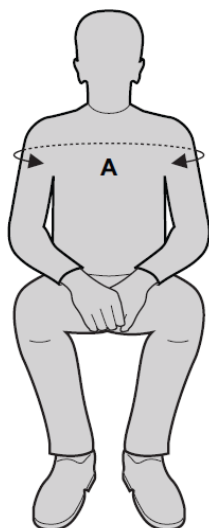

SLU Universal Sling - Dimension Chart

SLU size	A (Width)	B (Back)	C (Leg length)
P3	550	390	280
P2	590	410	310
P1	690	470	410
Extra Small	770	490	450
Small	860	560	530
Medium	1040	640	610
Large	1160	670	640
Extra Large	1290	700	690

All dimensions are shown in mm.

Should the dimensions shown be unsuitable, please contact us to discuss the possibility of a bespoke model.