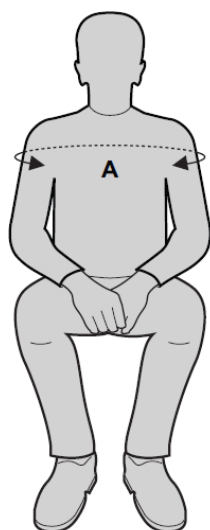

## SLU Universal Sling - Dimension Chart

SLU size	A (Width)	B (Back)	C (Leg length)
P3	550	390	280
P2	590	410	310
P1	690	470	410
Extra Small	770	490	450
Small	860	560	530
Medium	1040	640	610
Large	1160	670	640
Extra Large	1290	700	690

All dimensions are shown in mm.

Should the dimensions shown be unsuitable, please contact us to discuss the possibility of a bespoke model.