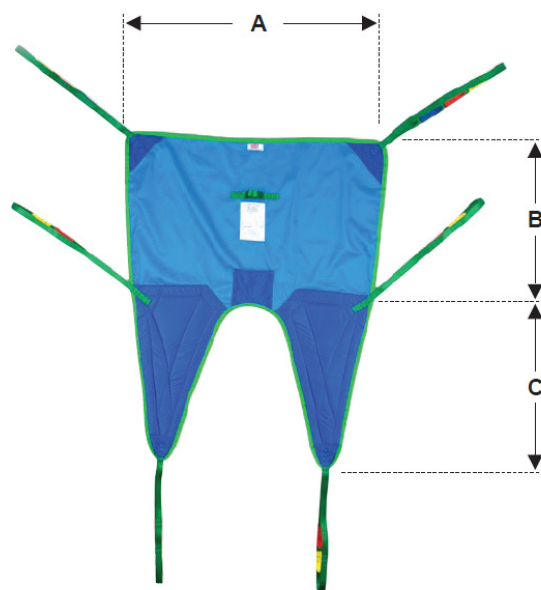

## SLU Universal Sling - Dimension Chart

SLU size	A (Width)	B (Back)	C (Leg length)
P3	550	390	280
P2	590	410	310
P1	690	470	410
Extra Small	770	490	450
Small	860	560	530
Medium	1040	640	610
Large	1160	670	640
Extra Large	1290	700	690

All dimensions are shown in mm.

Should the dimensions shown be unsuitable, please contact us to discuss the possibility of a bespoke model.