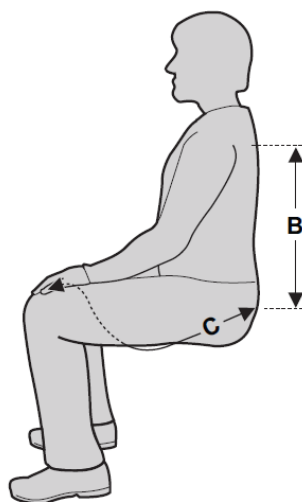

## SLU Universal Sling - Dimension Chart

SLU size	A (Width)	B (Back)	C (Leg length)
P3	550	390	280
P2	590	410	310
P1	690	470	410
Extra Small	770	490	450
Small	860	560	530
Medium	1040	640	610
Large	1160	670	640
Extra Large	1290	700	690

All dimensions are shown in mm.

Should the dimensions shown be unsuitable, please contact us to discuss the possibility of a bespoke model.