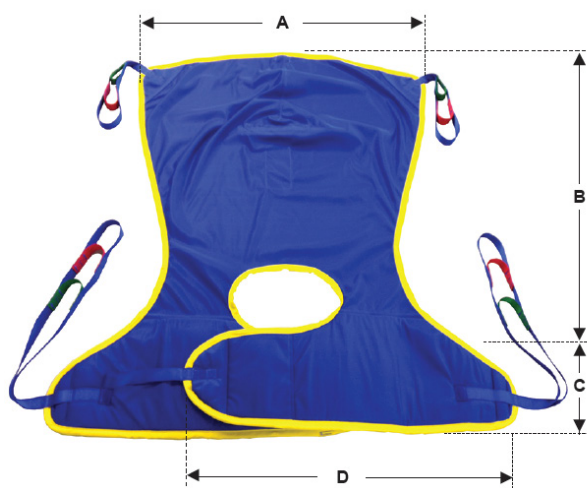

SLCH Classic Hammock - Dimension Chart

SLCH size	A (Width)	B (Back)	C (Leg width)	D (Leg length)
P2	640	440	430	280
P1	690	480	480	300
Extra Small	770	520	530	330
Small	860	580	580	330
Medium	960	680	680	370
Large	1116	730	750	400
Extra Large	1290	730	750	470

All dimensions are shown in mm.

Should the dimensions shown be unsuitable, please contact us to discuss the possibility of a bespoke model.