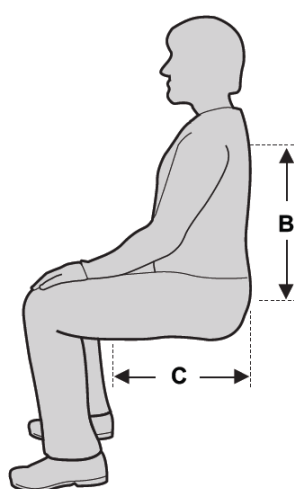

SLCH Classic Hammock - Dimension Chart

SLCH size	A (Width)	B (Back)	C (Leg width)	D (Leg length)
P2	640	440	430	280
P1	690	480	480	300
Extra Small	770	520	530	330
Small	860	580	580	330
Medium	960	680	680	370
Large	1116	730	750	400
Extra Large	1290	730	750	470

All dimensions are shown in mm.

Should the dimensions shown be unsuitable, please contact us to discuss the possibility of a bespoke model.