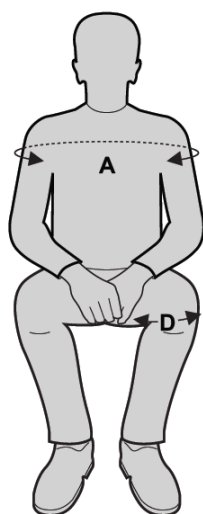

SLCH Classic Hammock - Dimension Chart

SLCH size	A (Width)	B (Back)	C (Leg width)	D (Leg length)
P2	640	440	430	280
P1	690	480	480	300
Extra Small	770	520	530	330
Small	860	580	580	330
Medium	960	680	680	370
Large	1116	730	750	400
Extra Large	1290	730	750	470

All dimensions are shown in mm.

Should the dimensions shown be unsuitable, please contact us to discuss the possibility of a bespoke model.