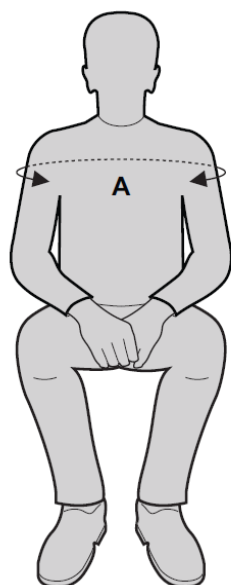

SLDH Deluxe Hammock - Dimension Chart

SLDH size	A (Width)	B (Back)	C (Leg length)
P2	640	440	430
P1	690	480	480
Extra Small	770	520	530
Small	860	580	580
Medium	960	680	680
Large	1160	730	750
Extra Large	1290	730	750

All dimensions are shown in mm.

Should the dimensions shown be unsuitable, please contact us to discuss the possibility of a bespoke model.