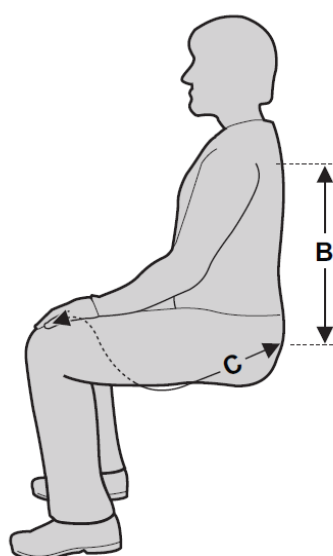

SLDH Deluxe Hammock - Dimension Chart

SLDH size	A (Width)	B (Back)	C (Leg length)
P2	640	440	430
P1	690	480	480
Extra Small	770	520	530
Small	860	580	580
Medium	960	680	680
Large	1160	730	750
Extra Large	1290	730	750

All dimensions are shown in mm.

Should the dimensions shown be unsuitable, please contact us to discuss the possibility of a bespoke model.