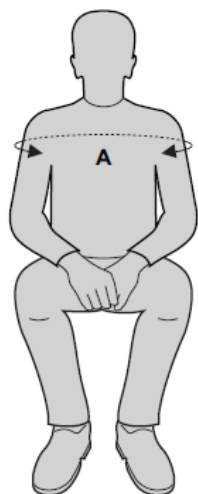

## SLICH & SLICS In Chair Hammock - Dimension Chart

SLICH/SLICS size	A (Width)	B (Back)	C (Leg length)	D (Head)
P3	500	360	280	130
P2	590	410	340	150
P1	690	470	380	160
Extra Small	770	490	400	160
Small	860	560	400	170
Medium	960	620	440	180
Large	1160	670	480	190
Extra Large	1290	700	480	200

All dimensions are shown in mm.

Should the dimensions shown be unsuitable, please contact us to discuss the possibility of a bespoke model.