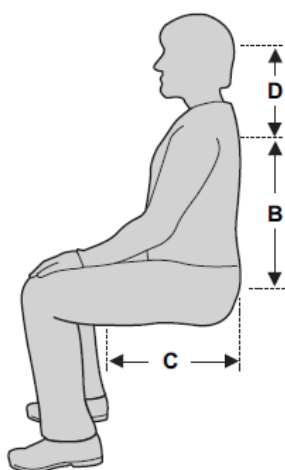

## SLICH & SLICS In Chair Hammock - Dimension Chart

SLICH/SLICS size	A (Width)	B (Back)	C (Leg length)	D (Head)
P3	500	360	280	130
P2	590	410	340	150
P1	690	470	380	160
Extra Small	770	490	400	160
Small	860	560	400	170
Medium	960	620	440	180
Large	1160	670	480	190
Extra Large	1290	700	480	200

All dimensions are shown in mm.

Should the dimensions shown be unsuitable, please contact us to discuss the possibility of a bespoke model.