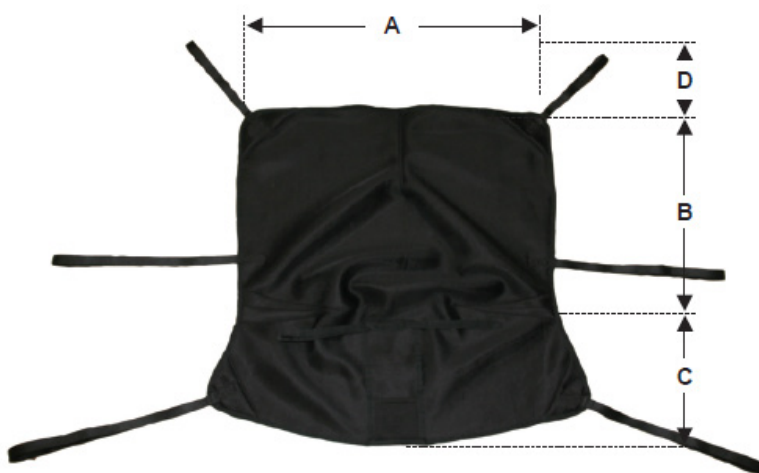

## SLICH & SLICS In Chair Hammock - Dimension Chart

SLICH/SLICS size	A (Width)	B (Back)	C (Leg length)	D (Head)
P3	500	360	280	130
P2	590	410	340	150
P1	690	470	380	160
Extra Small	770	490	400	160
Small	860	560	400	170
Medium	960	620	440	180
Large	1160	670	480	190
Extra Large	1290	700	480	200

All dimensions are shown in mm.

Should the dimensions shown be unsuitable, please contact us to discuss the possibility of a bespoke model.