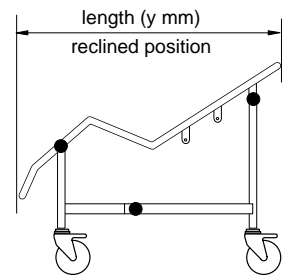

SHOWER CRADLES

Washington Shower Cradle

Maximum Load 130kg (20 stones) (286lb)

- Safe, comfortable bathing for those with degenerative or severe physical conditions
- Small, medium and large size options
- Removable and washable cover to maintain hygiene levels
- Adjustable to three positions to suit individual requirements
- Adjustable fabric to create a hammock effect for added safety

code	product	Price
WASHCRADS	Washington Shower Cradle (Small)	£665
WASHCRADM	Washington Shower Cradle (Medium)	£675
WASHCRADL	Washington Shower Cradle (Large)	£685

Shower cradles custom made features

code	product	Price
WASHCRADSPEC	Frame change raised in height	£95
	Length or width change	£225
	Side bars per/pair	£95
	Envelope fabric	£150
	Padding for envelope	£95
	Additional lugs per pair	£95
	Aperture in fabric	£40
	Velcro type chest strap (same as toileting sling)	£125
	Waist strap sewn to fabric	£55
	Fabric length change	£95
	Head cushion	£160

Technical Information

	Small	Medium	Large
h1	615	615	615
h2	420	470	470
w	500	500	575
b	620	750	900
t	280	350	400
c	400	480	570
e	140	150	180
f	120	150	170
g	120	150	170
x	970	1270	1590
y	1120	1380	1690
z	150	150	150