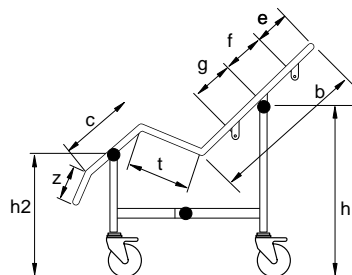

SHOWER CRADLES

Washington Shower Cradle

Maximum Load 130kg (20 stones) (286lb)

- Safe, comfortable bathing for those with degenerative or severe physical conditions
- Small, medium and large size options
- Removable and washable cover to maintain hygiene levels
- Adjustable to three positions to suit individual requirements
- Adjustable fabric to create a hammock effect for added safety

code	product	Price
WASHCRADS	Washington Shower Cradle (Small)	£665
WASHCRADM	Washington Shower Cradle (Medium)	£675
WASHCRADL	Washington Shower Cradle (Large)	£685

Shower cradles custom made features

code	product	Price
WASHCRADSPEC	Frame change raised in height	£95
	Length or width change	£225
	Side bars per/pair	£95
	Envelope fabric	£150
	Padding for envelope	£95
	Additional lugs per pair	£95
	Aperture in fabric	£40
	Velcro type chest strap (same as toileting sling)	£125
	Waist strap sewn to fabric	£55
	Fabric length change	£95
	Head cushion	£160

Technical Information

	Small	Medium	Large
h1	615	615	615
h2	420	470	470
w	500	500	575
b	620	750	900
t	280	350	400
c	400	480	570
e	140	150	180
f	120	150	170
g	120	150	170
x	970	1270	1590
y	1120	1380	1690
z	150	150	150