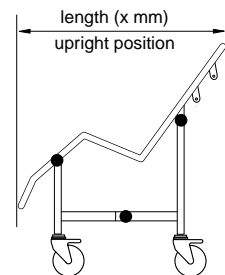

SHOWER CRADLES

Washington Shower Cradle

Maximum Load 130kg (20 stones) (286lb)

- Safe, comfortable bathing for those with degenerative or severe physical conditions
- Small, medium and large size options
- Removable and washable cover to maintain hygiene levels
- Adjustable to three positions to suit individual requirements
- Adjustable fabric to create a hammock effect for added safety

code	product	Price
WASHCRADS	Washington Shower Cradle (Small)	£665
WASHCRADM	Washington Shower Cradle (Medium)	£675
WASHCRADL	Washington Shower Cradle (Large)	£685

Shower cradles custom made features

code	product	Price
WASHCRADSPEC	Frame change raised in height	£95
	Length or width change	£225
	Side bars per/pair	£95
	Envelope fabric	£150
	Padding for envelope	£95
	Additional lugs per pair	£95
	Aperture in fabric	£40
	Velcro type chest strap (same as toileting sling)	£125
	Waist strap sewn to fabric	£55
	Fabric length change	£95
	Head cushion	£160

Technical Information

	Small	Medium	Large
h1	615	615	615
h2	420	470	470
w	500	500	575
b	620	750	900
t	280	350	400
c	400	480	570
e	140	150	180
f	120	150	170
g	120	150	170
x	970	1270	1590
y	1120	1380	1690
z	150	150	150