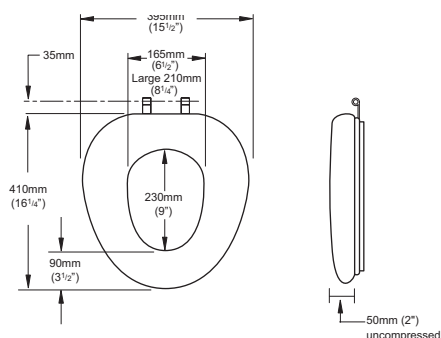

code	product
CHCS086MWHIT	Padded Toilet Seat, Extra Soft - Full Ring 6 1/2" (165 mm) Aperture Width
CHCS086LWHIT	Padded Toilet Seat, Extra Soft - Full Ring 8 1/4" (210 mm) Aperture Width

Horseshoe

code	product
CHCS085LWHIT	Padded Toilet Seat, Extra Soft - Horseshoe 8 1/4" (210 mm) Aperture Width

Technical information

Full ring

Horseshoe