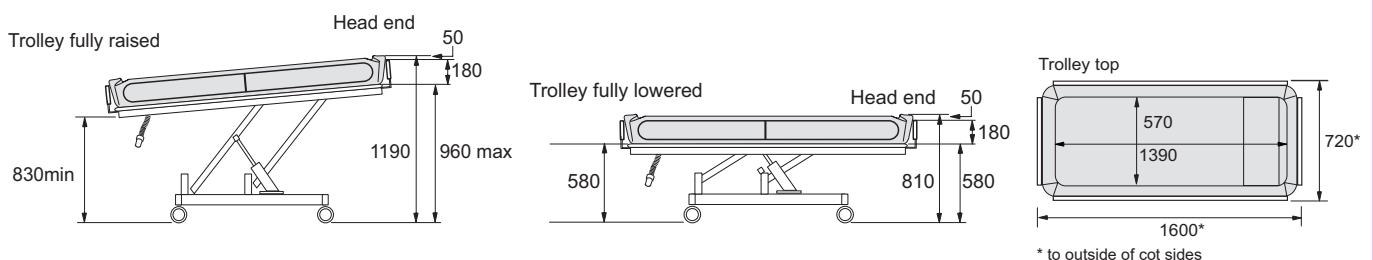

Shower trolleys are classed as Lifting Equipment under LOLER 1998, and should be subject to six monthly inspections. Chiltern Invadex are able to provide inspection services, please call our service team for details on 01869 365500.