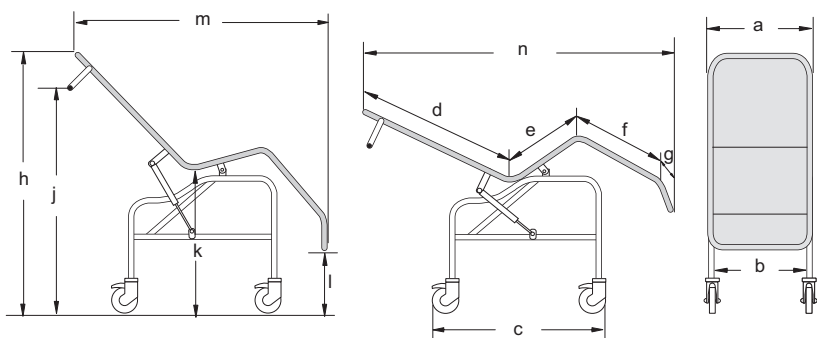

SHOWER CRADLES - TILT IN SPACE

Shown with optional apertures and quilted side rails

Tilting Shower Cradle

Maximum Load 130kg (20 stones) (286lb)

- Designed and tested in conjunction with Occupational Therapists and healthcare professionals
- Offers a safe, controlled and comfortable showering position
- Twin gas rams to ensure to ensure smooth reliable operation
- Single hand control lever for ease of use
- Stainless steel, plastic dip coated construction for strength and durability
- Corrosion resistant stainless steel and nylon braked castors. Directional locking castor available.
- Available with or without apertures
- Easy drain mesh material which is removeable for cleaning
- Bespoke options available, subject to survey
- Range of accessories including head rests, lap straps and thoracic supports available

code	product
WASHCRADTISP	Tilting cradle (paediatric)
WASHCRADTISS	Tilting cradle (small)
WASHCRADTISM	Tilting cradle (medium)
WASHCRADTISL	Tilting cradle (large)

Tilt in Space Cradle custom made features

selection	description
Frame	Width change Raise or lower seat height Increase or reduce cradle length
Fabric options	Add apertures (small, medium or large) Add non-standard apertures Add lap strap/chest strap
Side rails	Addition of side rails Enveloped rails Padded rails Quilted rails
Specialist	Thoracic support rolls Adjustable, removable headrest support Dartex head cushion Dartex knee support Footboard Dartex pommel

For full paediatric range see page 59

	a	b	c	d	e	f	g	h	j	k	l	m	n
Paediatric	380	495	780	550	280	270	150	1005	885	650	410	820	1080
Small	500	510	780	620	280	400	150	1170	1020	660	300	820	1210
Medium	500	510	780	750	350	480	150	1260	1110	650	200	1120	1430
Large	575	575	780	900	400	570	150	1350	1200	640	150	1440	1740