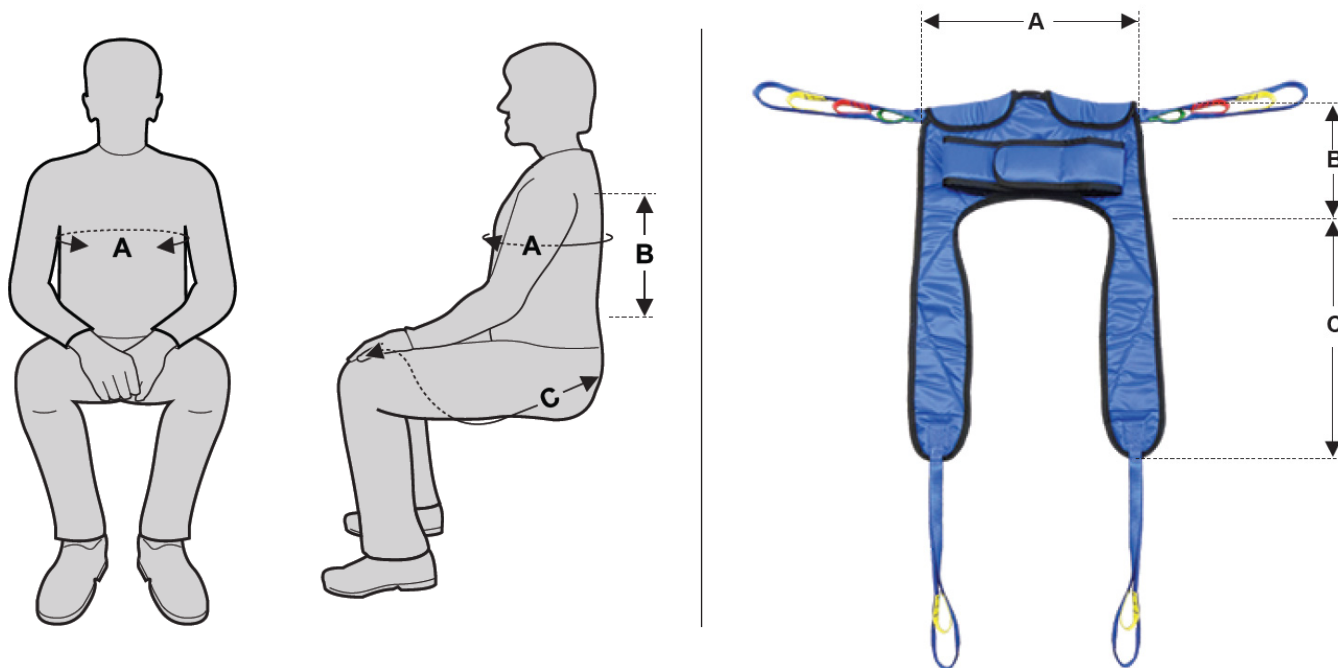

SLCT Classic Toileting - Dimension Chart

SLCT size	A (Width)	B (Back)	C (Leg length)	Body belt
P2	480	220	550	960
P1	600	280	640	1140
Extra Small	700	310	670	1220
Small	820	370	820	1320
Medium	910	390	840	1370
Large	1010	390	870	1420
Extra Large	1110	410	890	1520

All dimensions are shown in mm.

Should the dimensions shown be unsuitable, please contact us to discuss the possibility of a bespoke model.