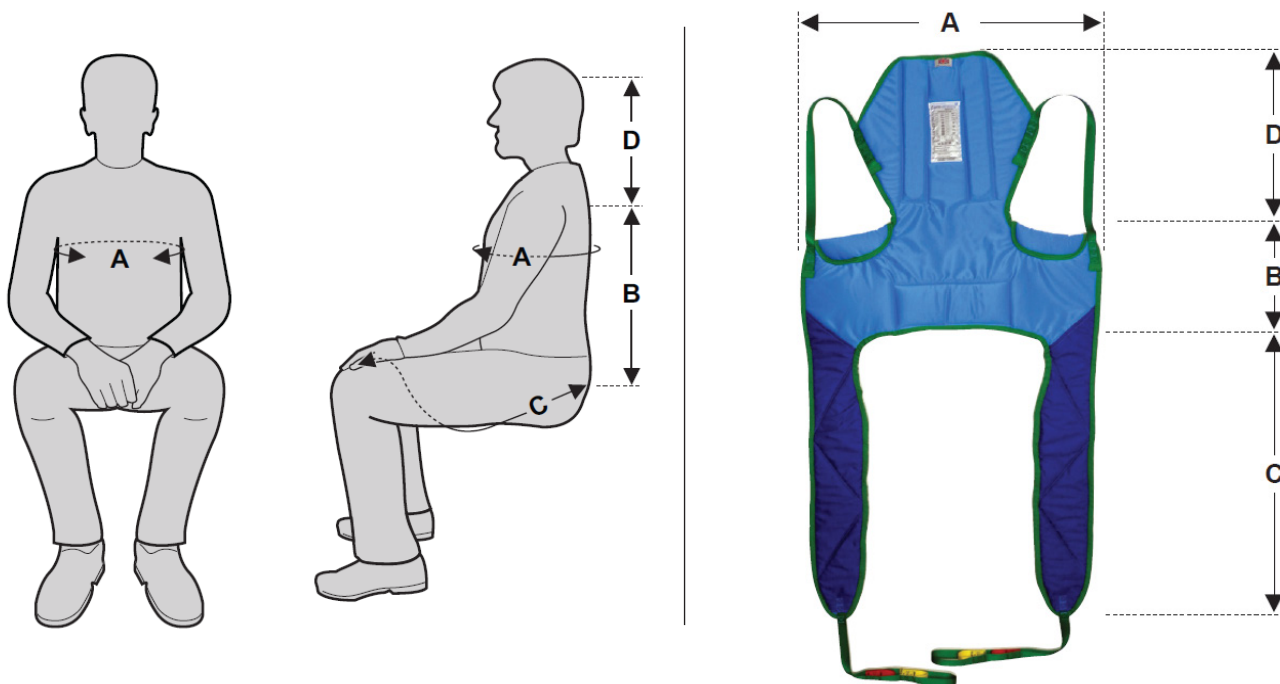

SLDT Deluxe Toileting - Dimension Chart

SLDT size	A (Width)	B (Back)	C (Leg length)	D (Head)
P2	480	220	550	300
P1	600	280	640	320
Extra Small	700	310	670	350
Small	820	370	820	370
Medium	910	390	840	370
Large	1010	390	870	400
Extra Large	1110	410	890	400

All dimensions are shown in mm.

Should the dimensions shown be unsuitable, please contact us to discuss the possibility of a bespoke model.