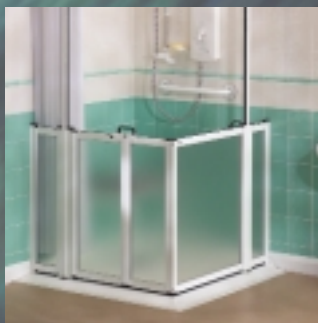

Abbeydale

760, 850, 950 & 1050

Choice of sizes with easy access

Technical
Information
see pages
19-23

Available in four sizes the Abbeydale range is a shower tray and enclosure with extra room to accommodate both wheeled shower chair and walk-in users. Low entry access makes getting in and out of the shower simple.

Please take advantage of our free on site surveying service.

Package includes

- Shower tray (Left or right hand - 760 model only)
- Tri-fold door enclosure (Left or right handed - see page 21 for options)
- Inva-waste water trap
- Tray edging strip
- Curtain and curtain rail
- Assistance pole

Features

- **Choice of four sizes** - See page 21 for options.
- **Simple installation** - The Abbeydale is quick and easy to install.

- **Easy access** - Easy low entry access and neat tray edging strip provide an unobtrusive join between floor and shower tray.
- **Below floor waste** - Tray sits on the floor (only a small area of the floor is removed for the drain).
- **Door options** - Tri-fold doors are standard, hinged on the left or right.
- **Half height door enclosures** - Carer friendly door height allows a carer to assist without getting wet.
- **Textured floor surface for added safety.**
- **Easy grip assistance pole** - Assistance pole to curtain rail is provided as standard on the 760 model (two full height assistance poles on the 850, 950 and 1050 models) to help the user get in and out of the shower (option to ceiling also available).
- **Tray colour matching choice** - A standard range available at no extra cost.

Static Shower Seat

Attendant Propelled
Shower Chair

Self Propelled
Shower Chair

Pumped waste option
see page 18

OPTIONS

- 1** Fold-away shower seat
- 2** Grab rails
- 3** Choice of shower units from a range of leading manufacturers